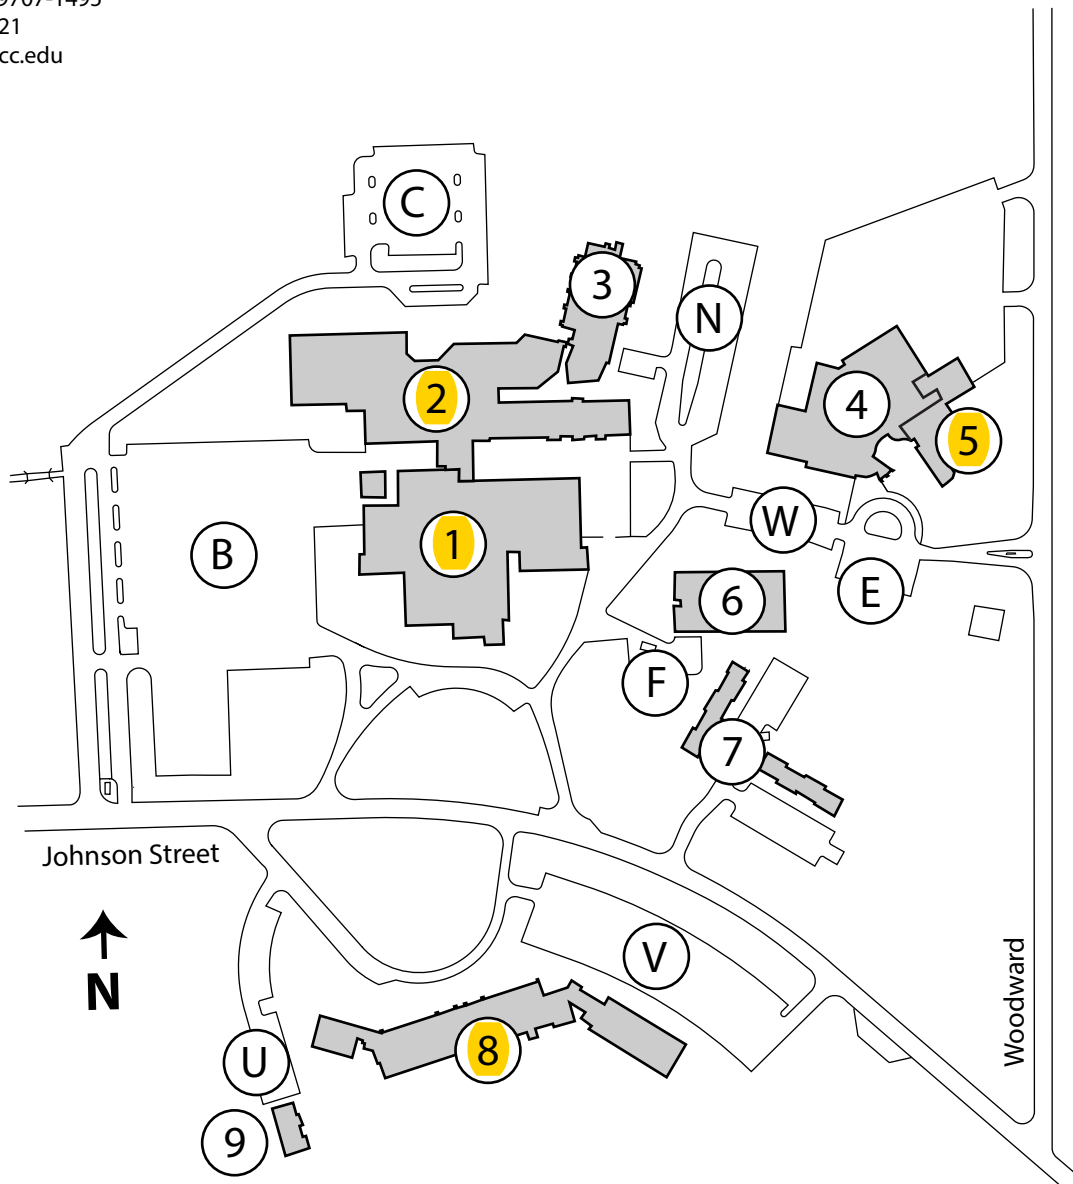

ALPENA COMMUNITY COLLEGE

665 Johnson Street
Alpena, MI 49707-1495
(989) 356-9021
www.alpenacc.edu

Alpena Community College Alpena Campus

1. Besser Technical Center

- ACC Bookstore..... 358-7259
- ACC Foundation 358-7297
- Facilities Management..... 358-7360
- Food Service 358-7216
- Parking Office 358-7360
- President's Office 358-7246
- Public Information
  & Marketing Office 358-7215
- TRiO Educational Talent
  Search 358-7348

2. Newport Center

- ACC Library 358-7252
- Granum Theatre
  Office of Information
  Technology 358-7374
- Park Arena
- Wellness Center..... 358-7391

3. Donnelly Natural Resources Center

4. World Center for Concrete Technology

- WCCT Director..... 358-7293
- Community Enrichment.... 358-7293

5. Electrical Power Technology Center

6. Joynton Fine Arts Center

7. College Park Apartments
  Housing Director 358-7394

8. Van Lare Hall

- Admissions..... 358-7339
- Business Office..... 358-7213
- Dean of Students 358-7212
- Financial Aid..... 358-7286
- Human Resources 358-7351
- Nursing & Health
  Occupations..... 358-7217
- Registration, Records..... 358-7353
- Student Success Center..... 358-7270
- Testing Center..... 358-7209
- Tutoring..... 358-7270
- VP for Administration
  & Finance..... 358-7368
- VP of Instruction 358-7458

9. Madeline Briggs University Center