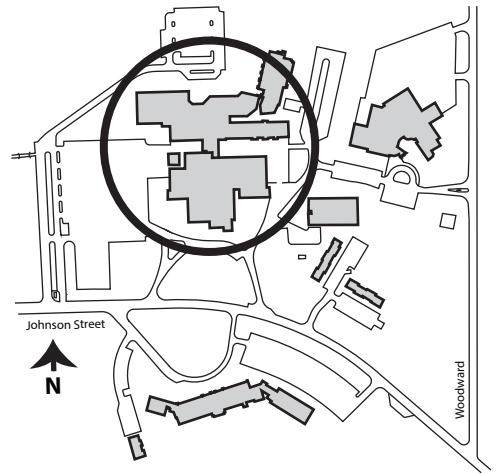

ALPENA

COMMUNITY COLLEGE

665 Johnson Street
Alpena, MI 49707-1495
989.356.9021
www.alpenacc.edu

R = Restroom
▲ = Automated External Defibrillator