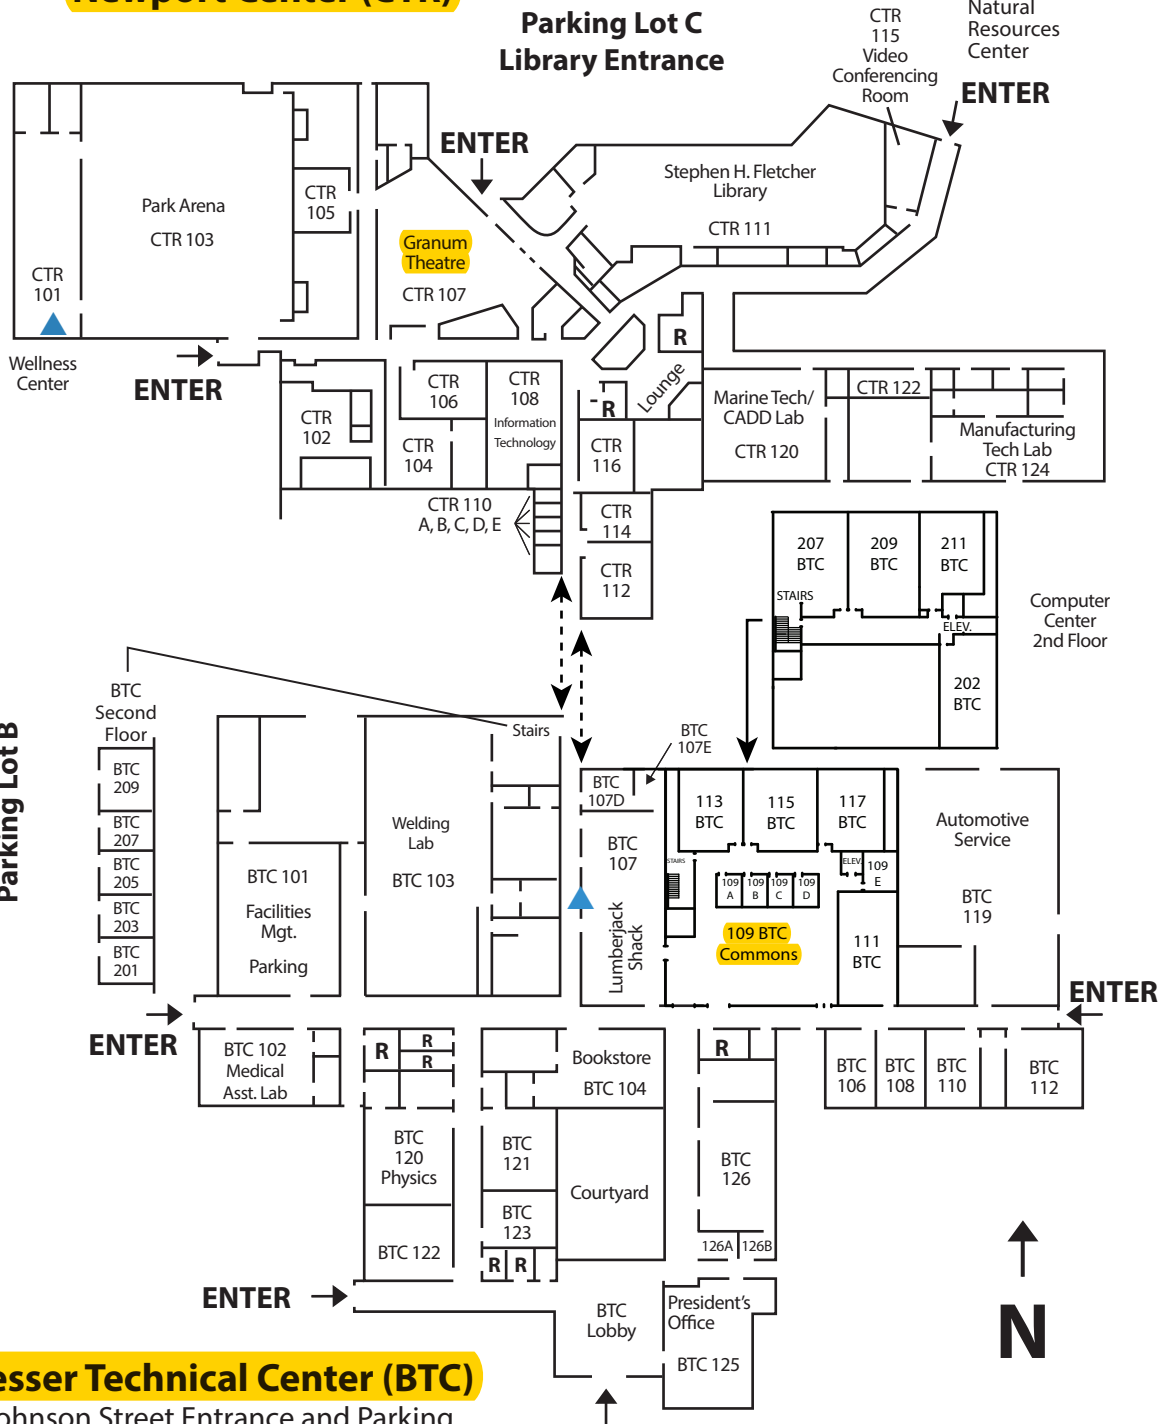

9. Madeline Briggs University Center

ALPENA

COMMUNITY COLLEGE

665 Johnson Street
 Alpena, MI 49707-1495
 989.356.9021
 www.alpenacc.edu

R = Restroom
 ▲ = Automated External Defibrillator

Newport Center (CTR)

Parking Lot C
 Library Entrance

Besser Technical Center (BTC)

Johnson Street Entrance and Parking

Ferris H. Werth Electrical Power Technology Center

▲ = Automated External Defibrillator

World Center for Concrete Technology